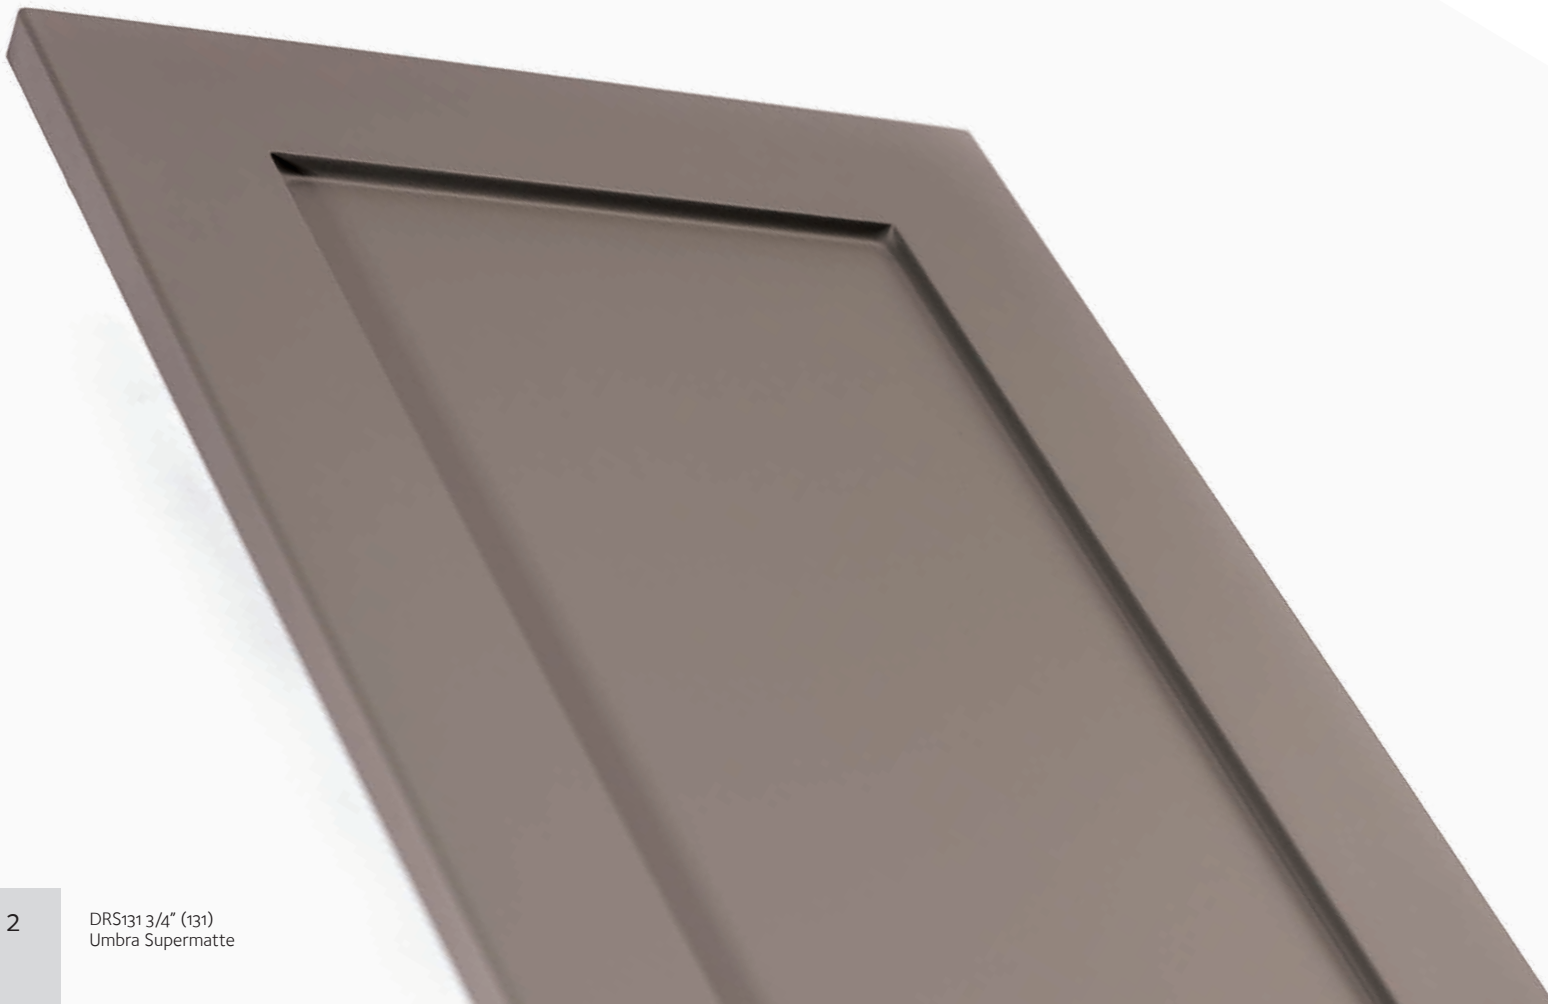

ACCESSORIES

FINISHING

HARDWARE

■ DECO-FORM®

DRS131 3/4" (131)
Mysterious Supermatte
Solid Drawer Front

DBS 3/4" (751)
Alabaster Taction Oak
Solid Drawer Front

DR1 3/4" (112)
Fashion Grey
Routed Drawer Front