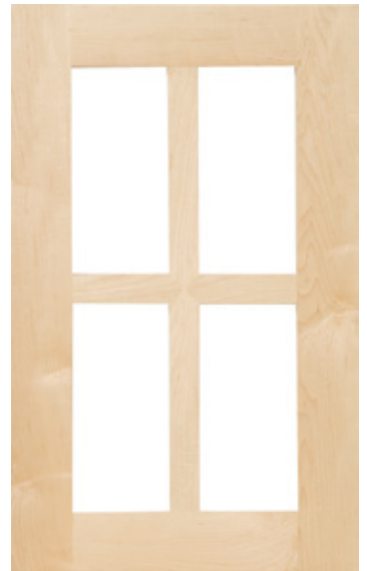

Mitchell 3/4" French Lite (841F)
Maple Select
Solid Drawer Front