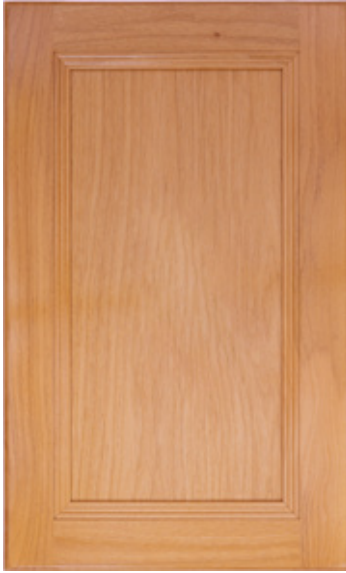

Josephine 3/4" (914)
Alder Select
5-Piece Drawer Front