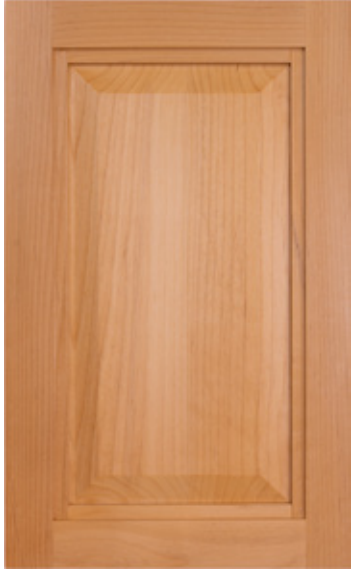

Isabella 3/4" Glass (913G)  
White Oak Select  
Solid Drawer Front

Owen 3/4" (510)  
Maple Select, 3/8" Solid P1 Panel  
5- Piece Drawer Front

Alpine 3/4" (910)  
Maple Select  
5-Piece Drawer Front

Alpine 3/4" Glass (910G)  
Maple Select  
Solid Drawer Front

Cover:  
Isabella 3/4" (913) White Oak Select  
Alpine 3/4" (910) Maple Select

 **BUTT JOINT**  
New Styles

Graham 3/4" (915)  
Alder Select

Zion 3/4" (515)  
Alder Select  
5-Piece Drawer Front

Graham 3/4" (915)  
Alder Select  
5-Piece Drawer Front